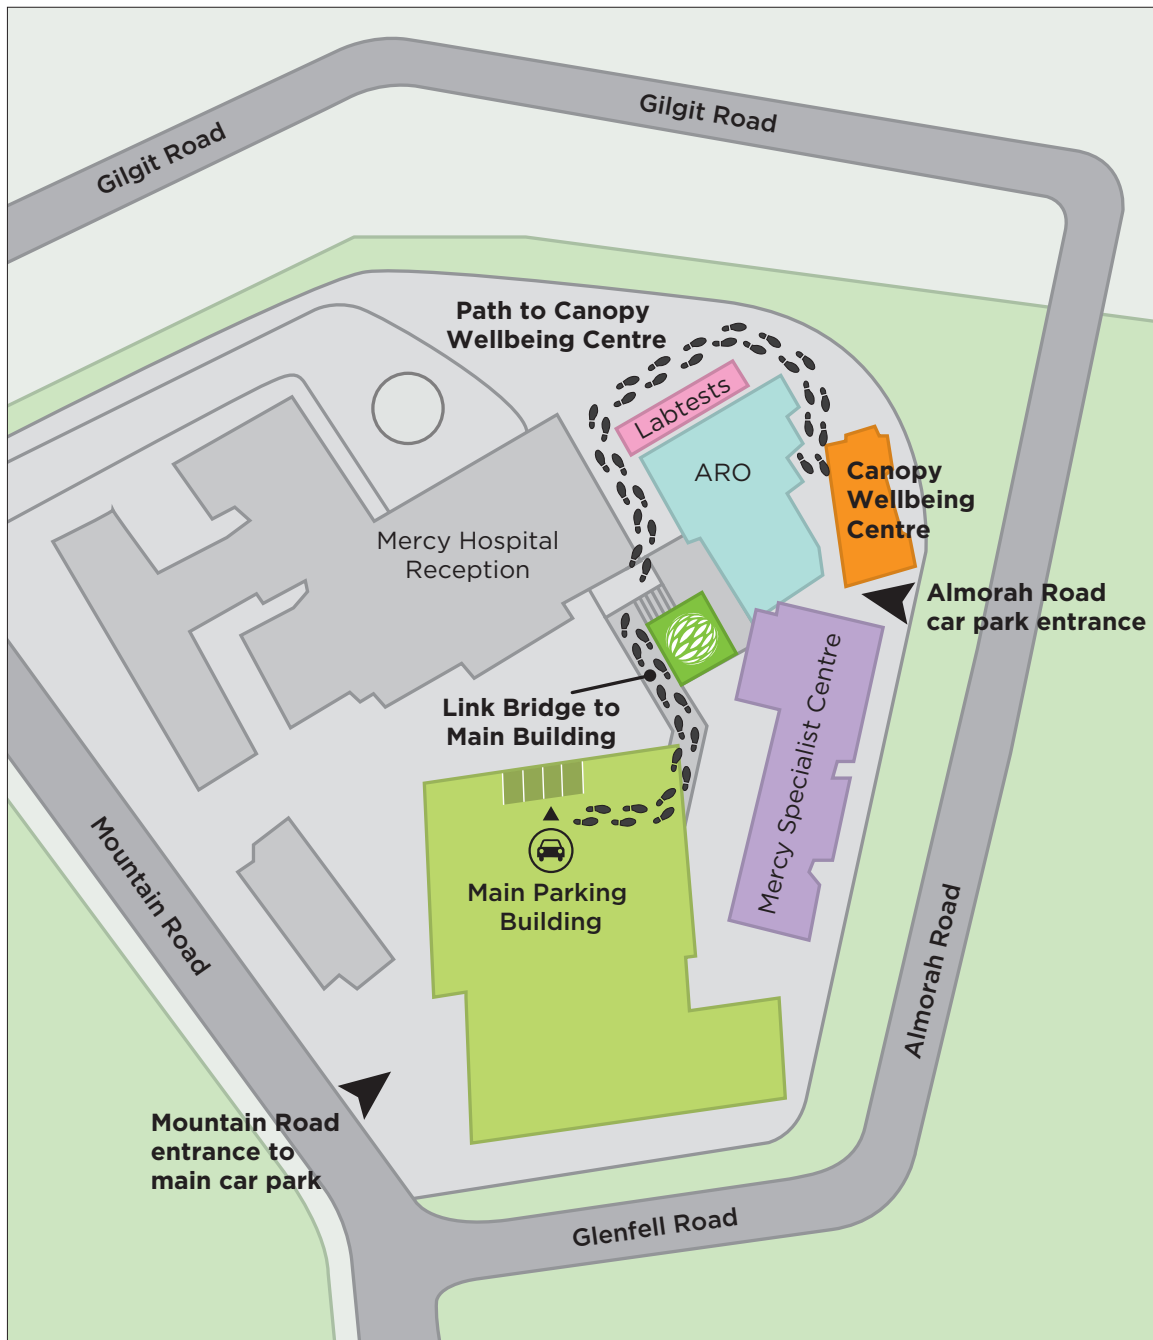

# Canopy Wellbeing Centre

17 Gilgit Road  
Epsom, Auckland 1023

 Canopy Wellbeing Centre

 Main Parking Building

 Canopy Cancer Care

 Walking directions to Canopy Wellbeing Centre